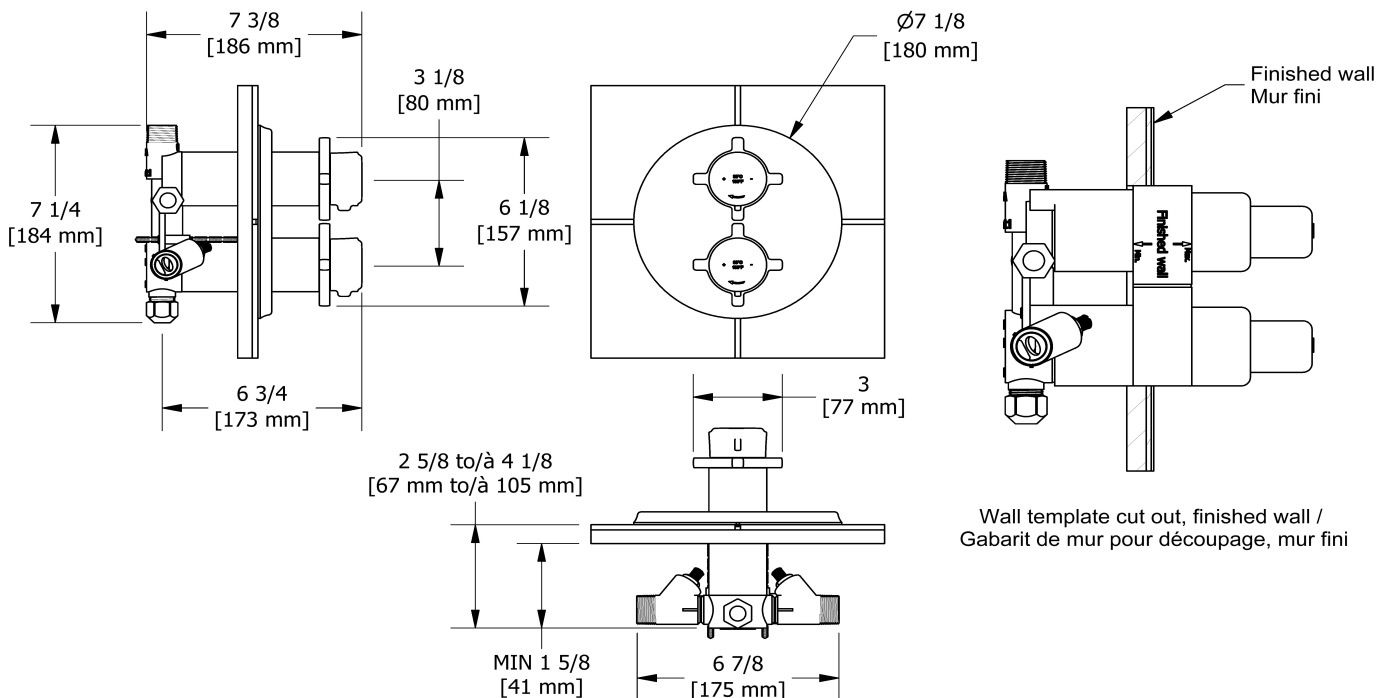

Certifications

- CSA B125.1
- ASME A112.18.1
- ASSE 1016

UPC®

Sizes, models and finishes may differ from those presented.

Warranty

This Riobel Inc. product you have purchased carries a Limited Lifetime Warranty on the chrome, PVD finish, blacks and all working parts and is guaranteed from the initial purchase date against all manufacturing defects. All other finishes, including plastic components, are guaranteed for one year. All electric and/or electronic parts are covered by a 5-year limited warranty. The warranty offered on our products will be honored only if the installation is performed by a certified master plumber.

Customer Care

Phone (800) 777 - 9762 | Email: customercare@houseofrohl.com | Website: houseofrohl.com/support/contact-us

Consult your local House of Rohl showroom for additional information and specifications. For complete warranty details and a list of showrooms, go to houseofrohl.com